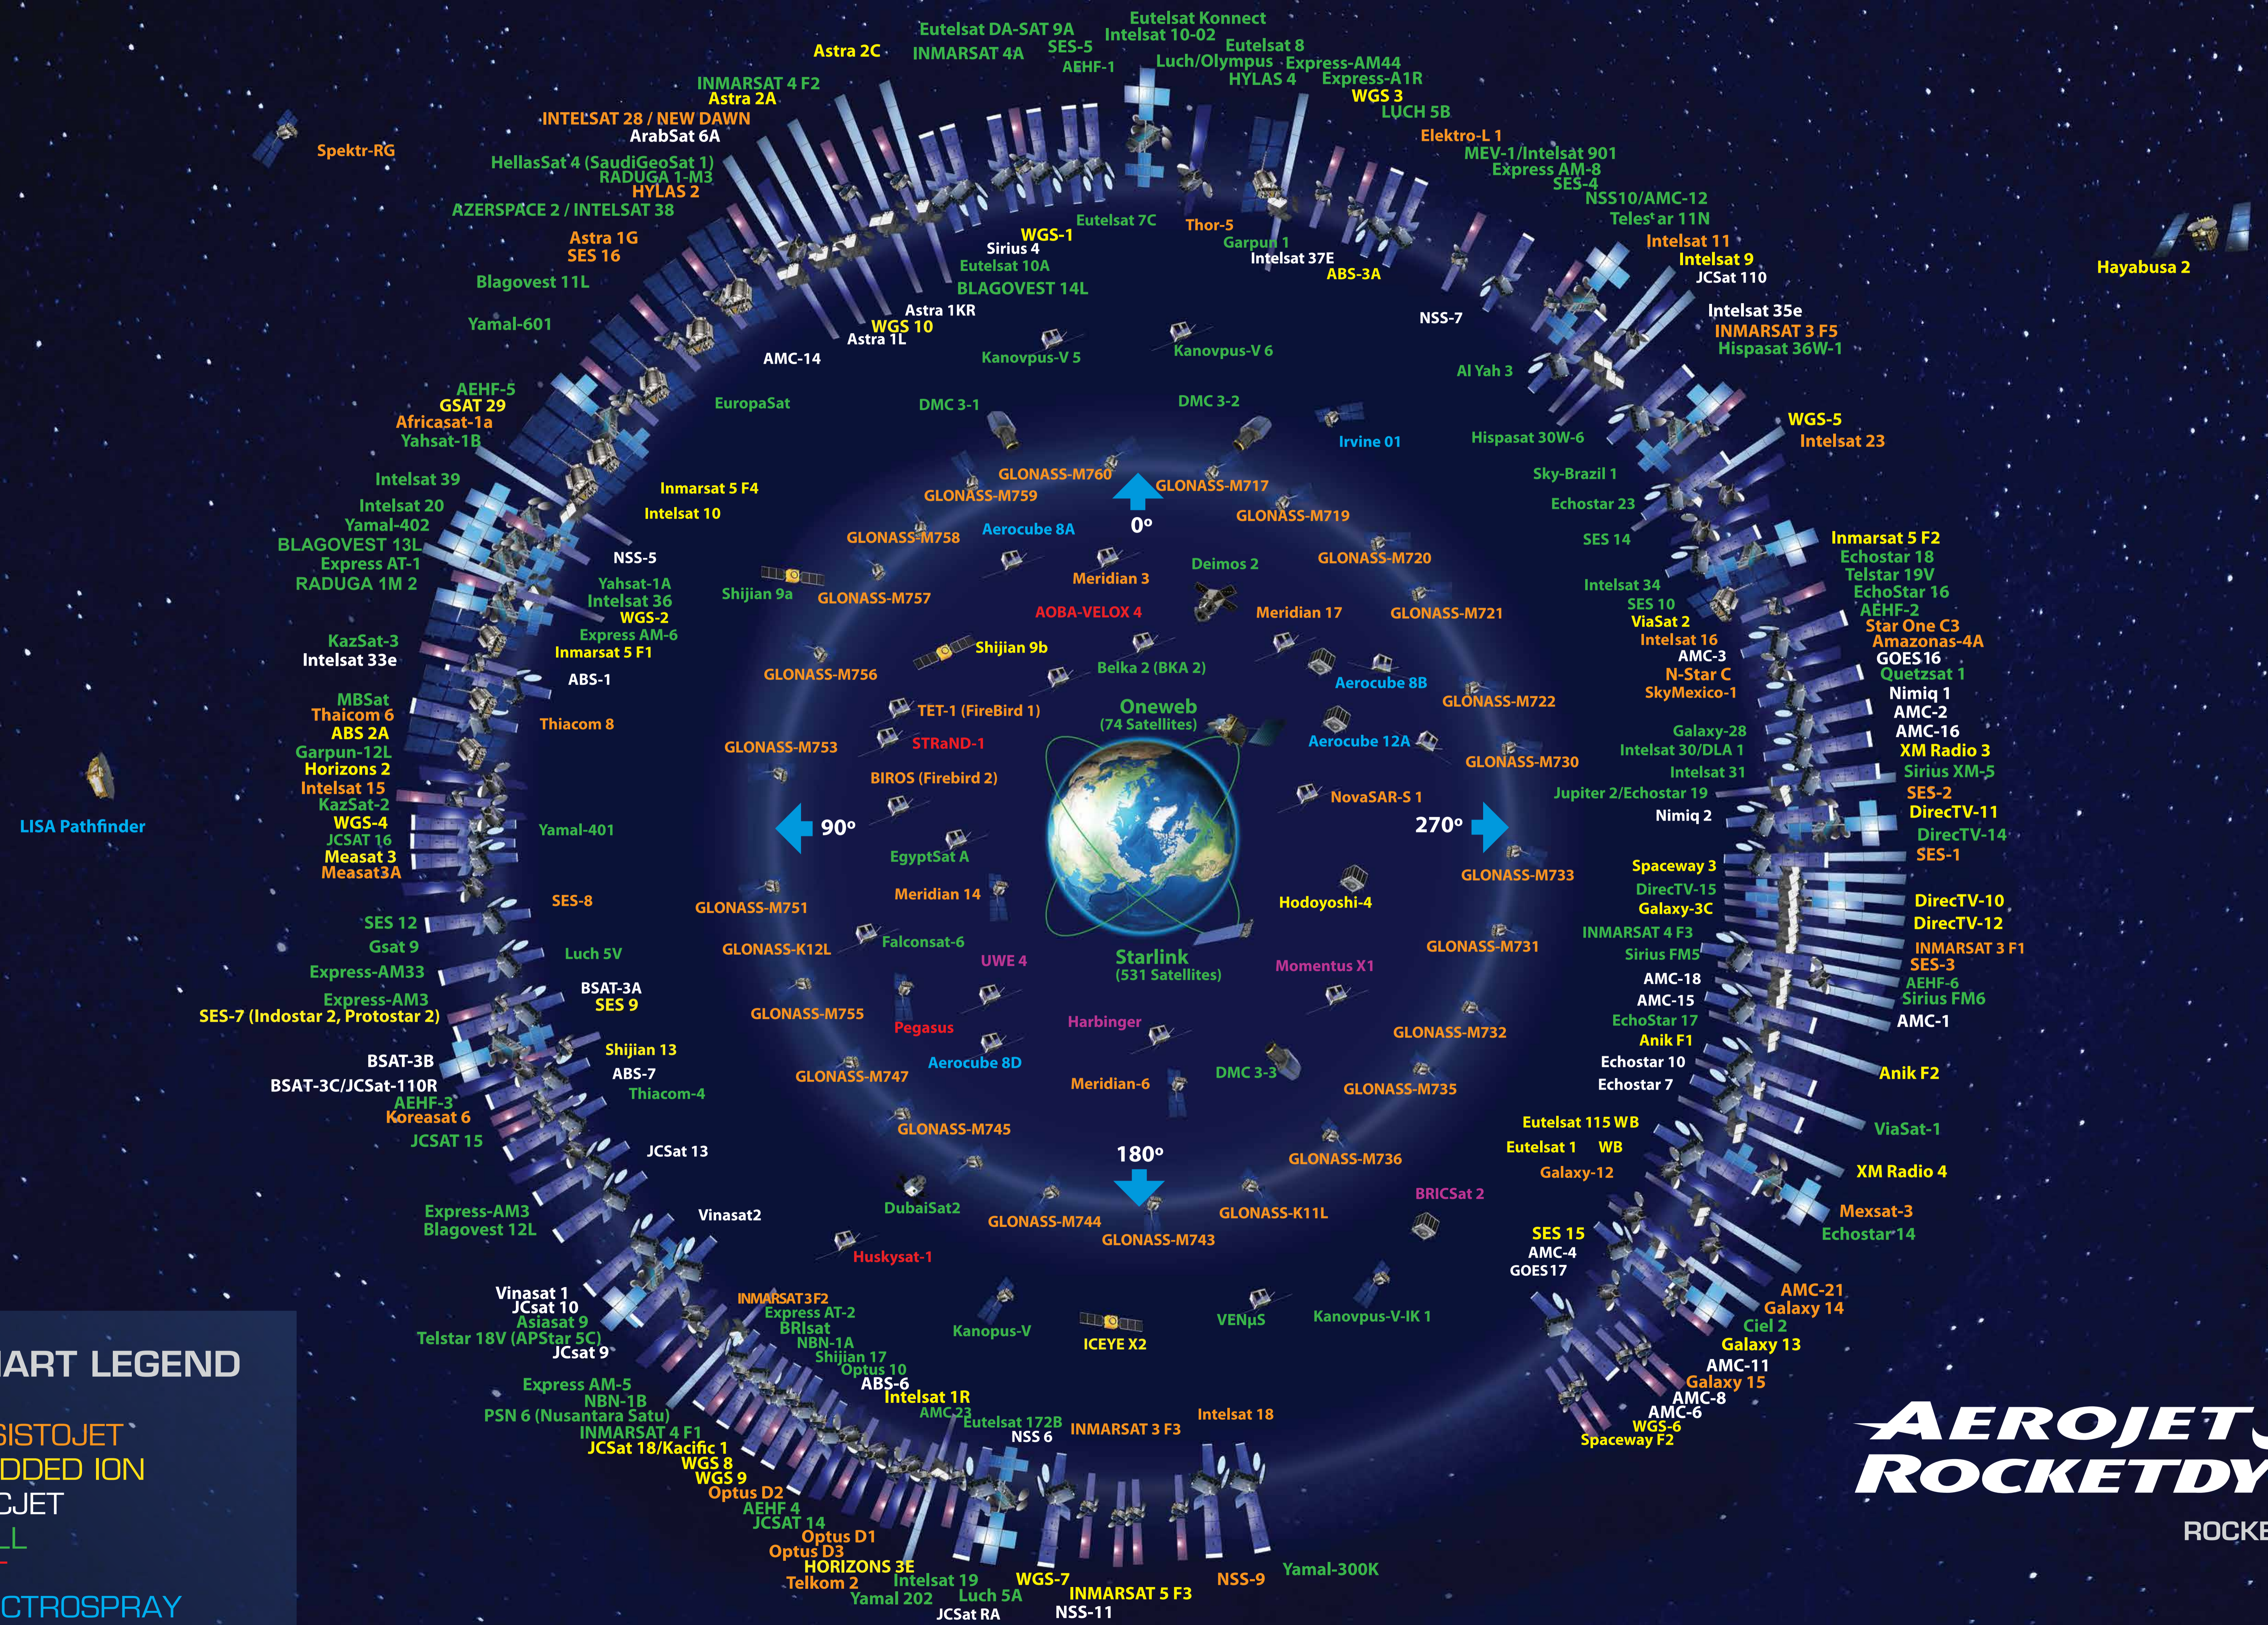

OPERATIONAL SATELLITES WITH ELECTRIC PROPULSION

CHART LEGEND

- RESISTOJET™
- GRIDDED ION
- ARCJET
- HALL
- PPT
- ELECTROSPRAY
- Other μEP

AEROJET
ROCKETDYNE

ROCKET.COM

All Satellites Employing EP = 900

UPDATE AS OF JUNE 30, 2020